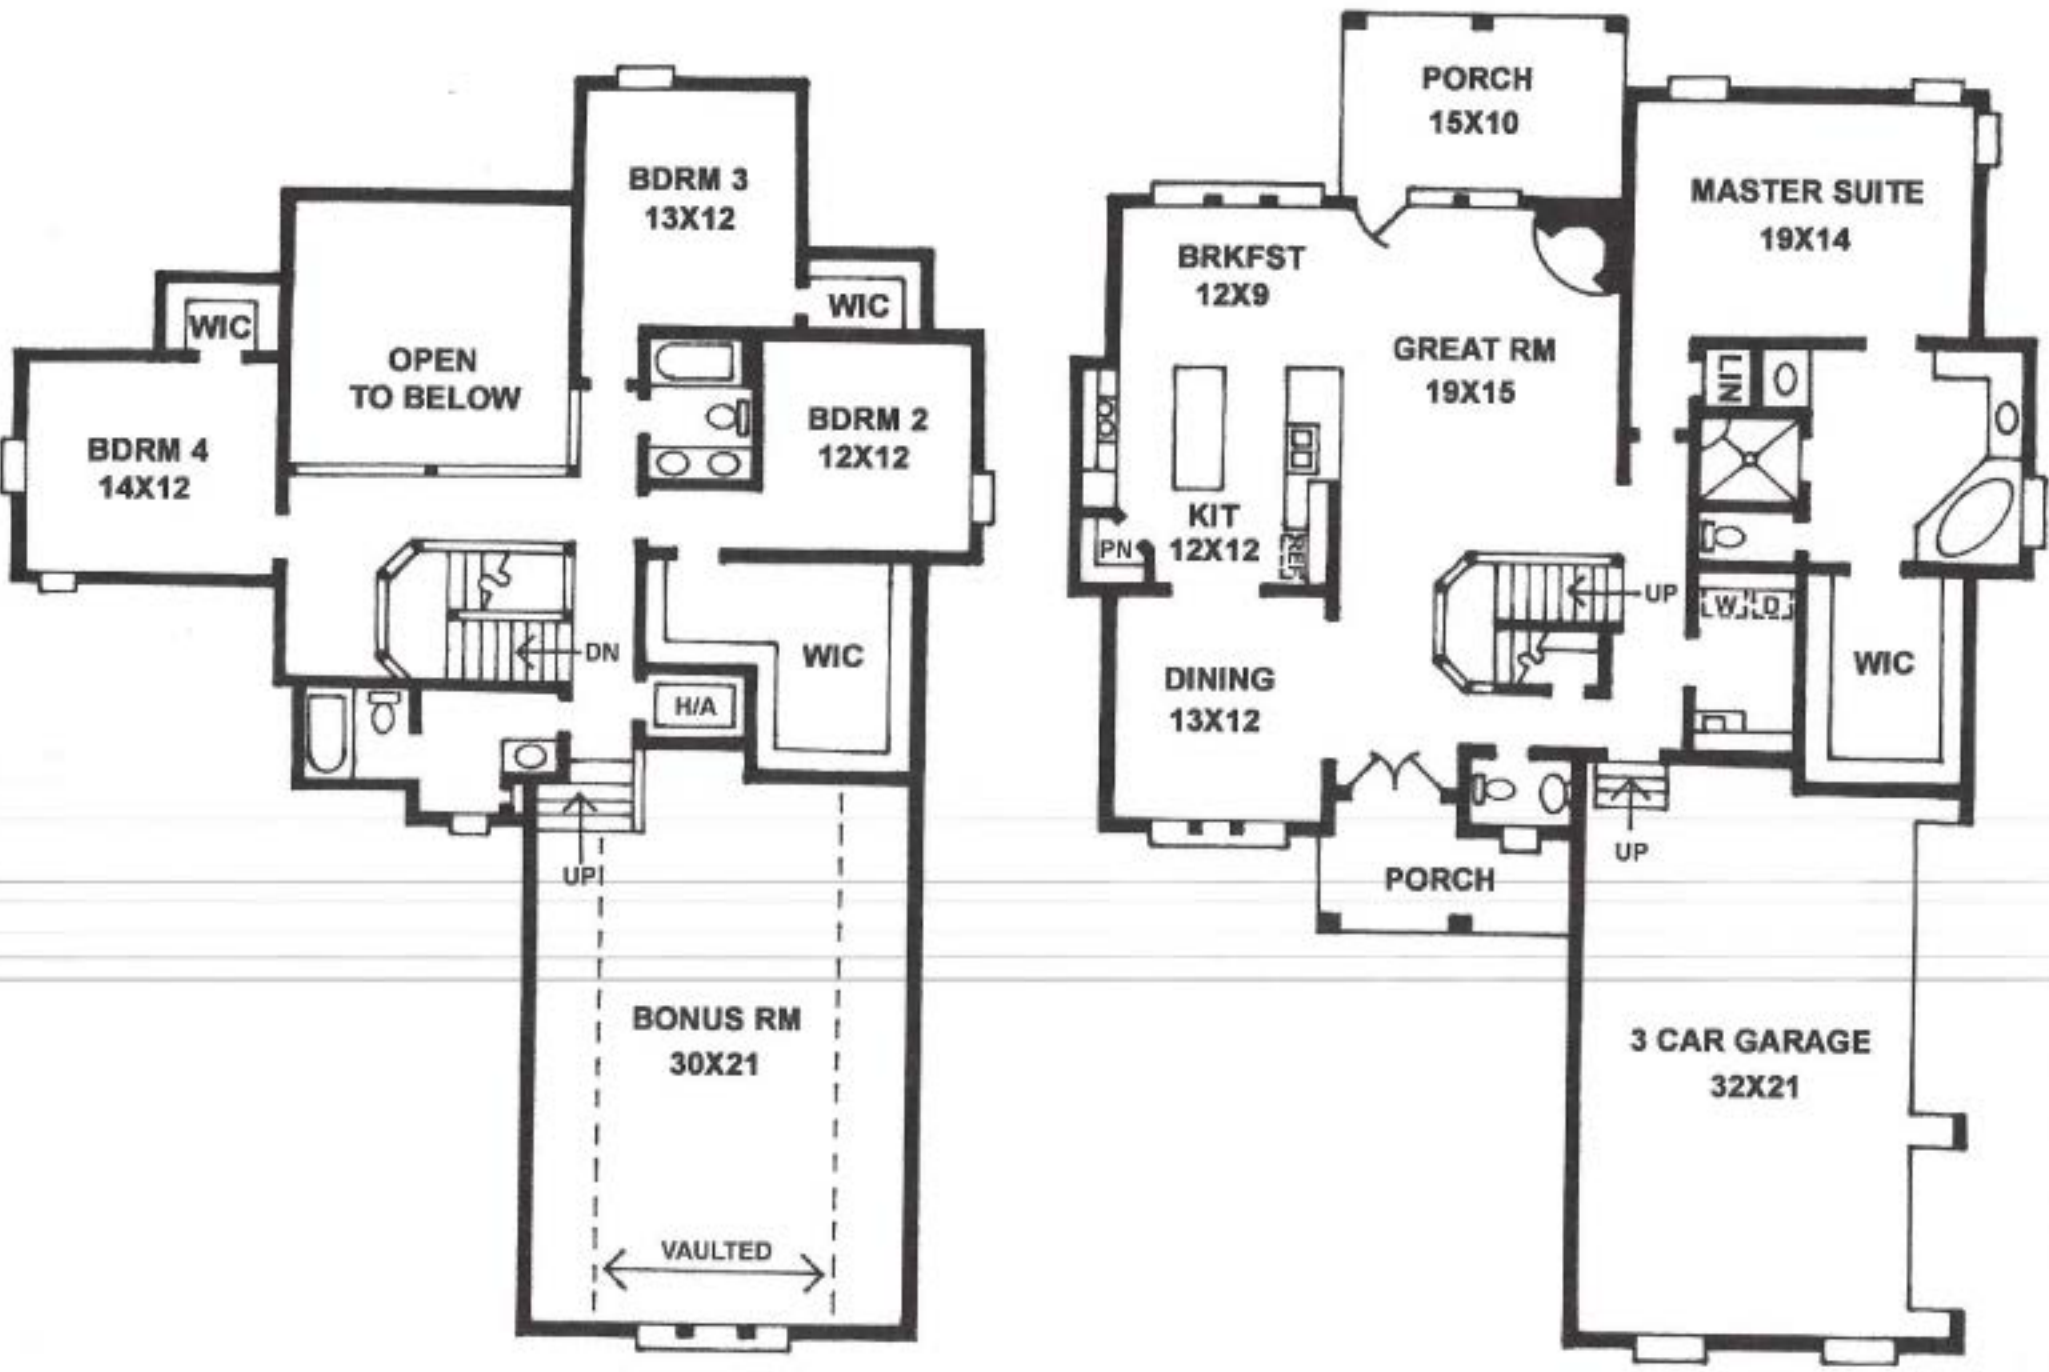

Alan Alsop

BDRM 4
14X12

WIC

OPEN
TO BELOW

BDRM 3
13X12

WIC

BDRM 2
12X12

WIC

H/A

UPI

BONUS RM
30X21

VAULTED

PORCH
15X10

BRKFST
12X9

GREAT RM
19X15

MASTER SUITE
19X14

LIN

KIT
12X12

PN

UP

LW

WIC

DINING
13X12

PORCH

UP

3 CAR GARAGE
32X21