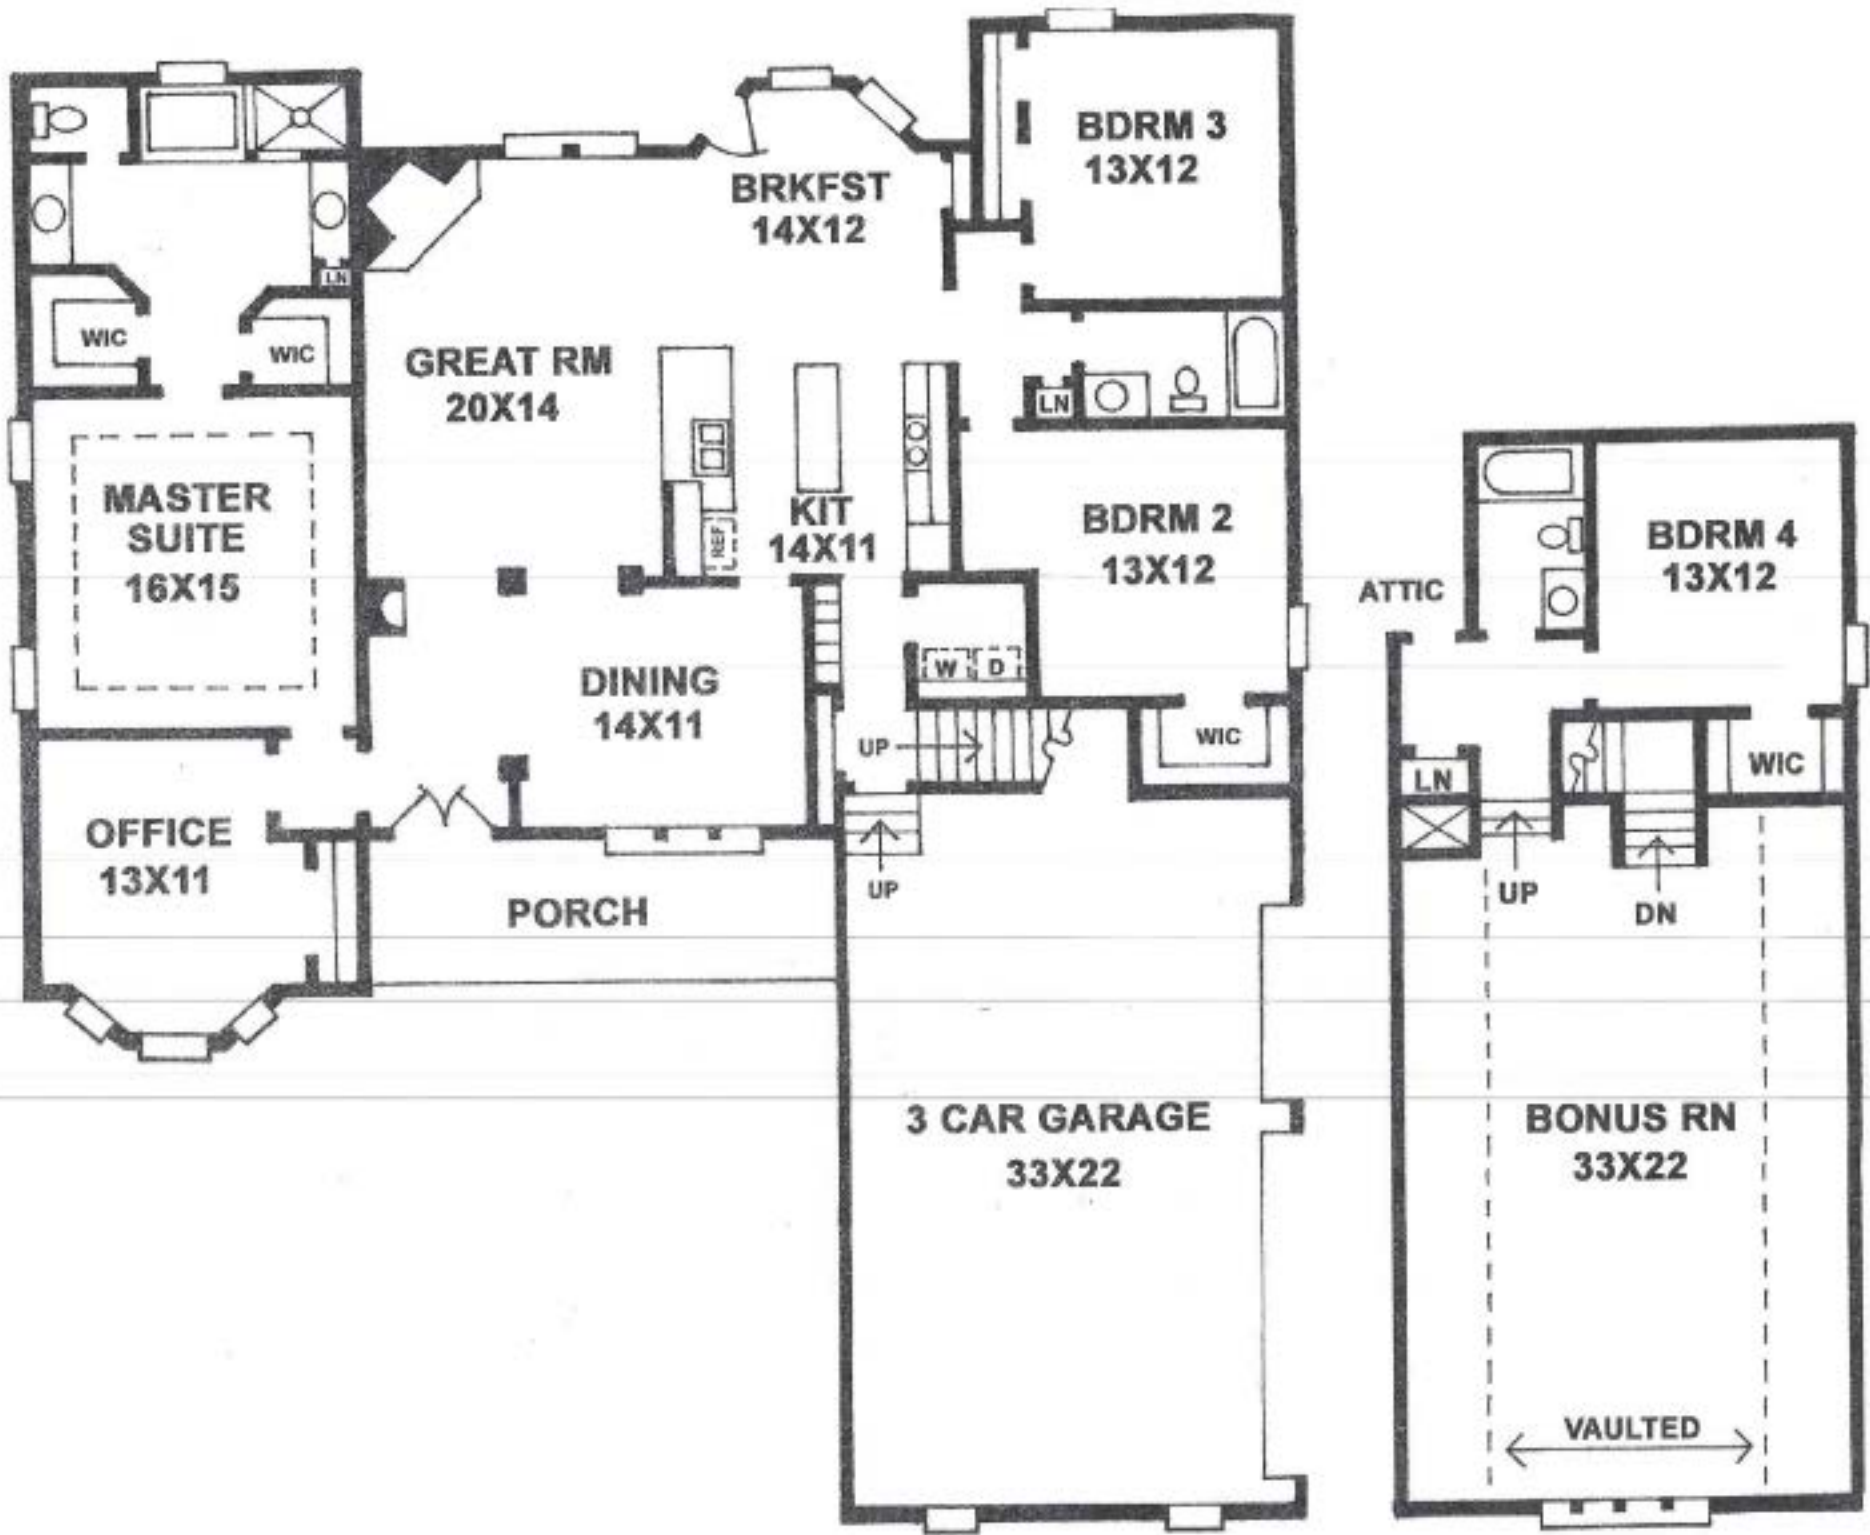

ALAN ALSUP

GREAT RM
20X14

BRKFST
14X12

BDRM 3
13X12

KIT
14X11

BDRM 2
13X12

DINING
14X11

UP

UP

WIC

OFFICE
13X11

PORCH

3 CAR GARAGE
33X22

ATTIC

BDRM 4
13X12

LN

UP

DN

WIC

BONUS RN
33X22

VAULTED